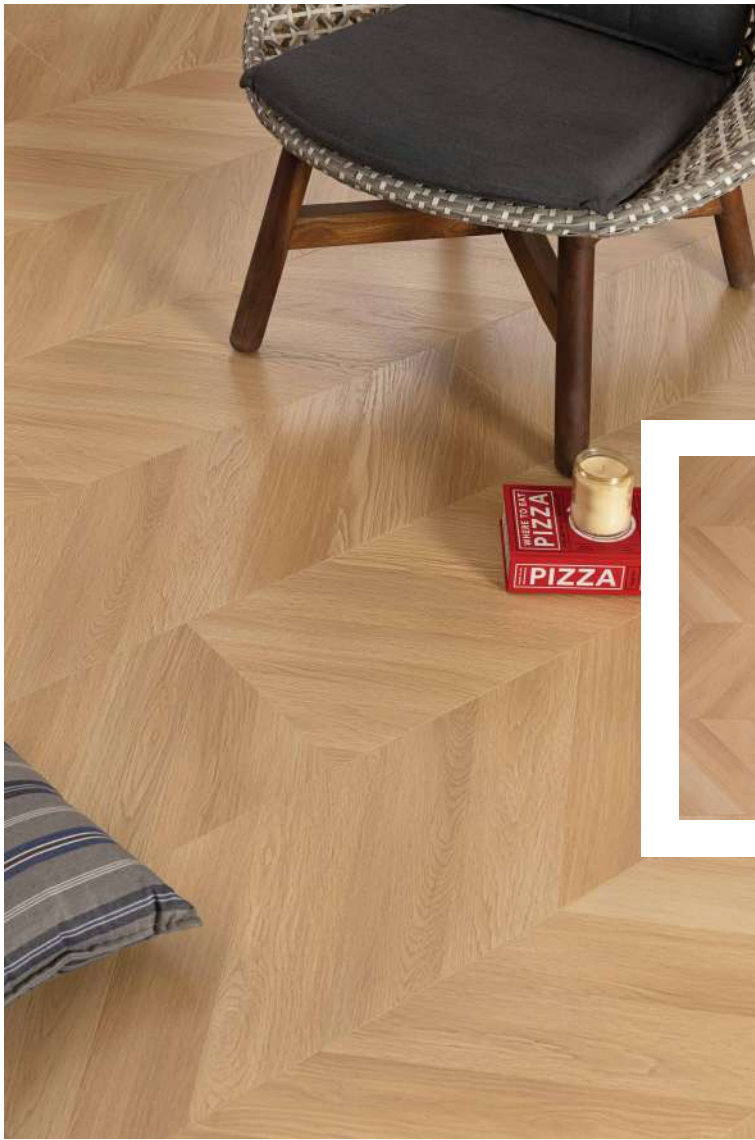

Herringbone flooring is a timeless classic, characterized by its broken zigzag pattern. Rectangular planks are laid at a 90-degree angle to each other, creating a visually appealing and versatile design that suits both traditional and modern interiors.

Royal Walnut
8 x 103 x 606 mm

Oak Slate
8 x 103 x 606 mm

Hazelnut

Series

Laminate Chevron Flooring

Chevron flooring features planks cut at a 45-degree angle, creating a continuous zigzag pattern that introduces movement and energy to any space. Its sharp, angular lines make it an ideal choice for those seeking a bold, sophisticated, and dynamic aesthetic. This striking design effortlessly enhances the visual appeal of modern and traditional interiors alike.

Size: 8mm x 300mm x 1218mm

Oak Granite
8 x 300 x 1218 mm

Silver Oak
8 x 300 x 1218 mm

Forest Oak
8 x 300 x 1218 mm

Hazelnut
8 x 300 x 1218 mm

Desert Oak
8 x 300 x 1218 mm

Maple
8 x 300 x 1218 mm

Cinnamon Oak