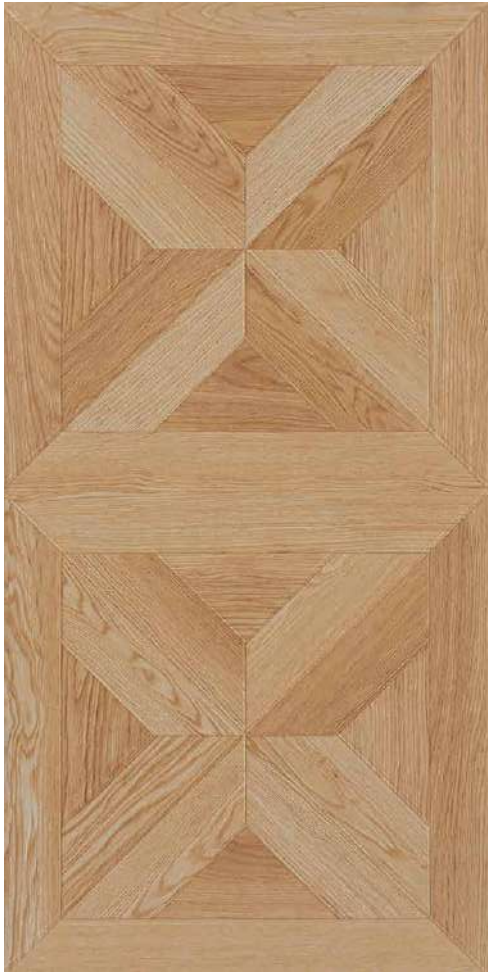

Herringbone flooring is a timeless classic, characterized by its broken zigzag pattern. Rectangular planks are laid at a 90-degree angle to each other, creating a visually appealing and versatile design that suits both traditional and modern interiors.

Royal Walnut
8 x 103 x 606 mm

Oak Slate
8 x 103 x 606 mm

Hazelnut

Series

Laminate Chevron Flooring

Chevron flooring features planks cut at a 45-degree angle, creating a continuous zigzag pattern that introduces movement and energy to any space. Its sharp, angular lines make it an ideal choice for those seeking a bold, sophisticated, and dynamic aesthetic. This striking design effortlessly enhances the visual appeal of modern and traditional interiors alike.

Series

Laminate Parquet Flooring

Parquet is a type of wood flooring that is created by arranging small wooden slats in specific patterns. Laminate parquet flooring mimics the classic look of traditional parquet by arranging laminate slats in intricate geometric patterns. Known for its striking visual appeal, it features tiles designed to replicate shapes such as squares, diamonds, and triangles. This modern alternative provides the elegance of parquet with added durability, affordability, and ease of maintenance.

Size: 8mm x 405mm x 810mm

Vanilla Oak
8 x 405 x 810 mm

Toffee Walnut
8 x 405 x 810 mm

Honey Oak
8 x 405 x 810 mm

Cinnamon Oak
8 x 405 x 810 mm

Explore Our Other Series

- Engineered Wooden Flooring
- Designer Engineered Wooden Flooring
 - Solid Hardwood Flooring
 - Bamboo Flooring
- Outdoor Solutions: IPE, WPC & More