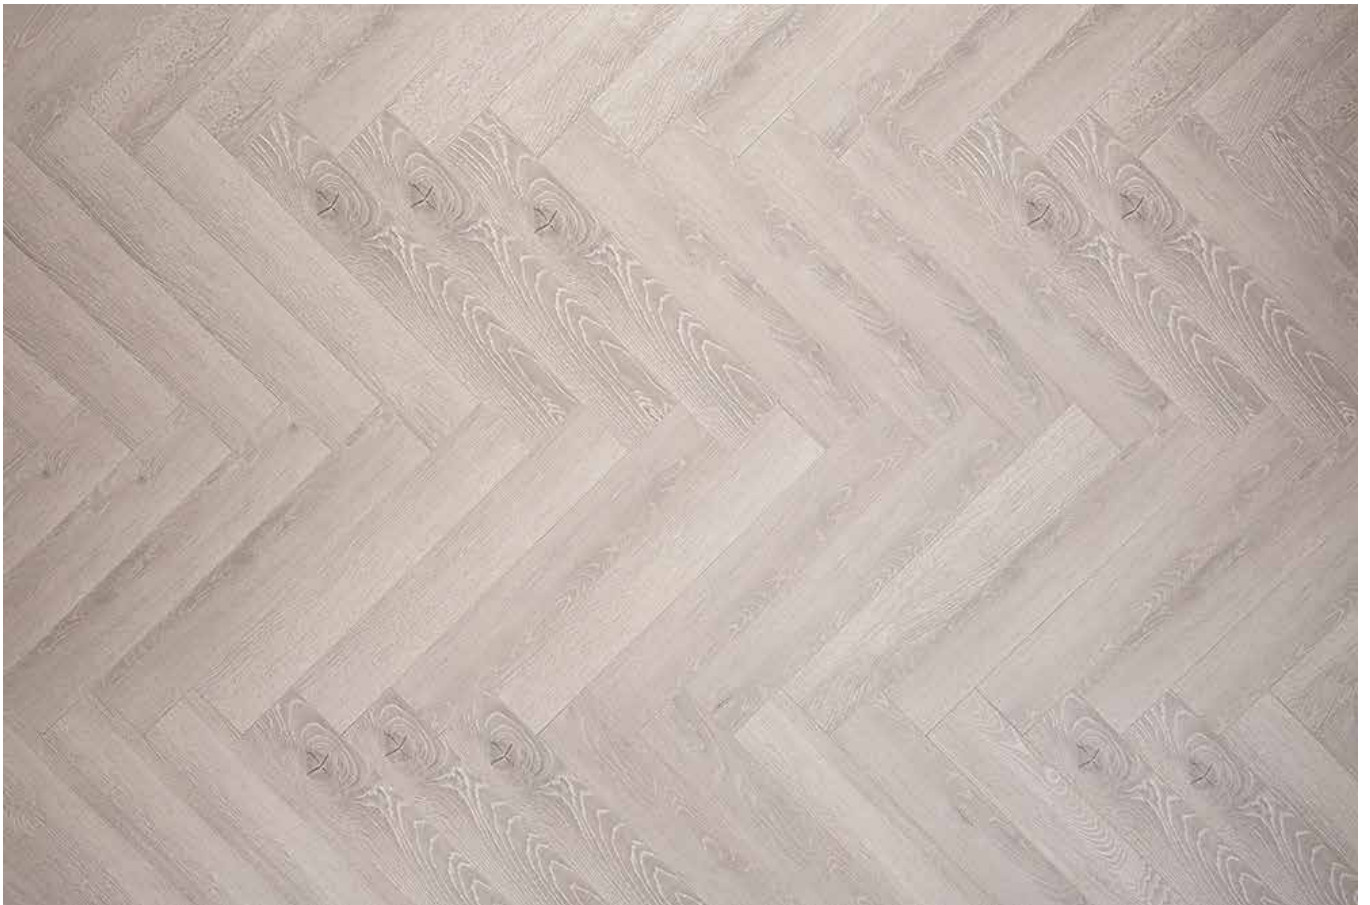

Herringbone flooring is a timeless classic, characterized by its broken zigzag pattern. Rectangular planks are laid at a 90-degree angle to each other, creating a visually appealing and versatile design that suits both traditional and modern interiors.

Size: 8mm x 103mm x 606mm

Amber Teak
8 x 103 x 606 mm

Oak Crème
8 x 103 x 606 mm

Rustic Oak
8 x 103 x 606 mm

Oak Fume
8 x 103 x 606 mm

Espresso Walnut
8 x 103 x 606 mm

Oak Winter
8 x 103 x 606 mm

Ashwood
8 x 103 x 606 mm

Royal Walnut
8 x 103 x 606 mm

Oak Slate
8 x 103 x 606 mm

Hazelnut

Series

Laminate Chevron Flooring

Chevron flooring features planks cut at a 45-degree angle, creating a continuous zigzag pattern that introduces movement and energy to any space. Its sharp, angular lines make it an ideal choice for those seeking a bold, sophisticated, and dynamic aesthetic. This striking design effortlessly enhances the visual appeal of modern and traditional interiors alike.