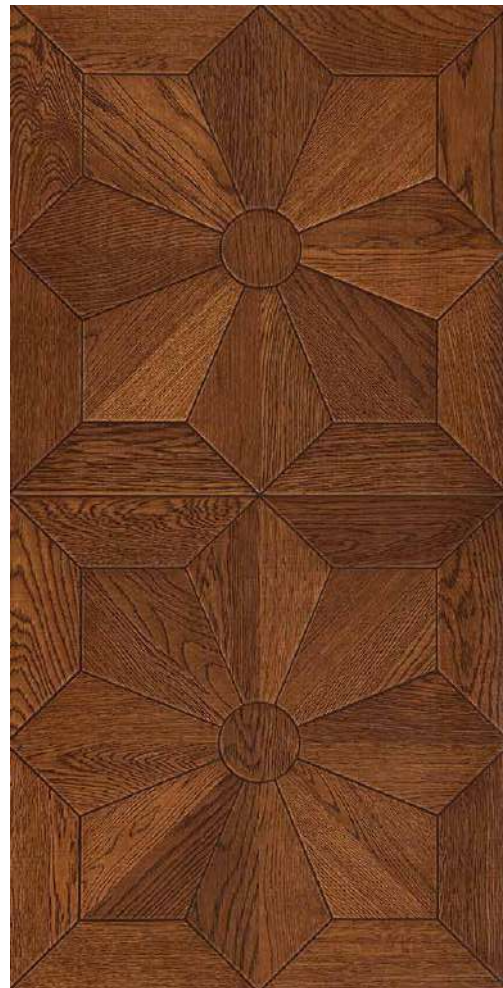

Herringbone flooring is a timeless classic, characterized by its broken zigzag pattern. Rectangular planks are laid at a 90-degree angle to each other, creating a visually appealing and versatile design that suits both traditional and modern interiors.

Size: 8mm x 405mm x 810mm

Vanilla Oak
8 x 405 x 810 mm

Toffee Walnut
8 x 405 x 810 mm

Honey Oak
8 x 405 x 810 mm

Cinnamon Oak
8 x 405 x 810 mm

Explore Our Other Series

- Engineered Wooden Flooring
- Designer Engineered Wooden Flooring
 - Solid Hardwood Flooring
 - Bamboo Flooring
- Outdoor Solutions: IPE, WPC & More