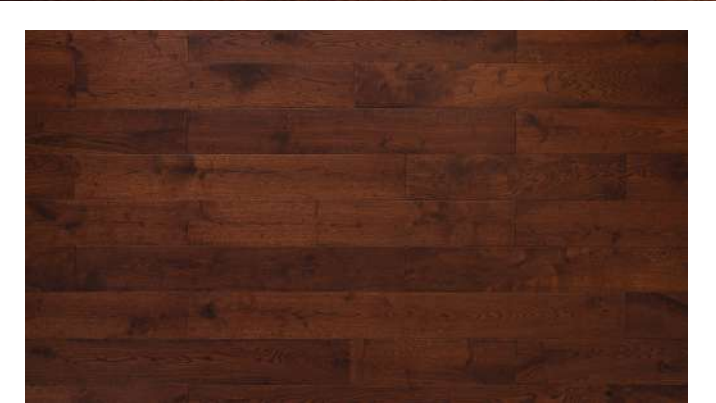

Oak Antique
18 x 125 x 400-1200 mm