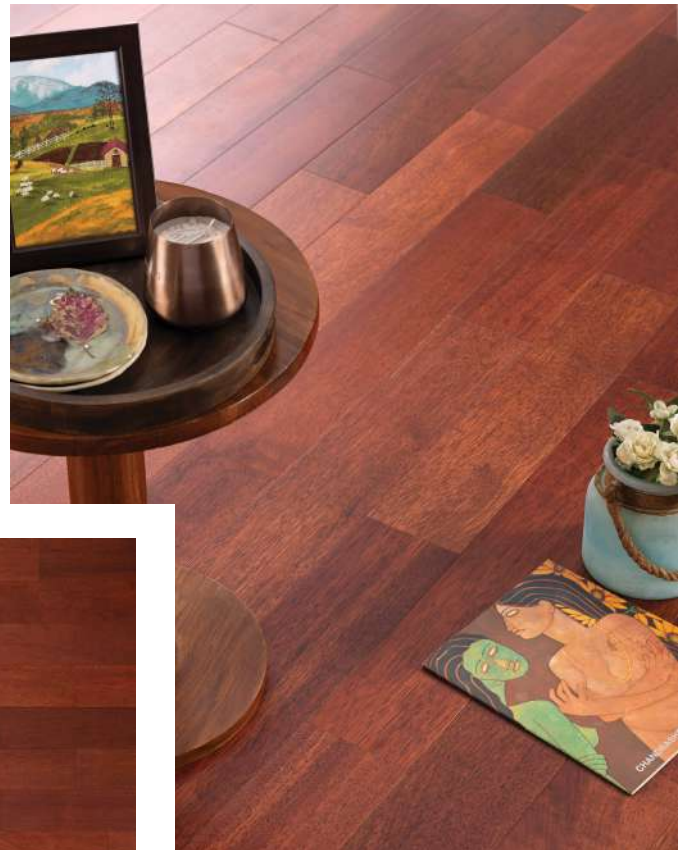

Made from a single piece of natural wood, it boasts exceptional strength and can be sanded and refinished multiple times, ensuring decades of use.

KAARA solid wood flooring is crafted in 18mm thickness and comes in a variety of wood species like oak, teak and walnut, with various colors and finishes to suit any style. Beyond aesthetics, it provides natural insulation, noise reduction, and eco-friendly sustainability.

Oak Caramel
18 x 125 x 400-1200 mm

Oak Antique
18 x 125 x 400-1200 mm

Asian Walnut
18 x 120 x 400-1200 mm

American Walnut
18 x 125 x 400-1200 mm

Kaya Kuku
18 x 120 x 400-1200 mm

Merbau
18 x 120 x 400-1200 mm